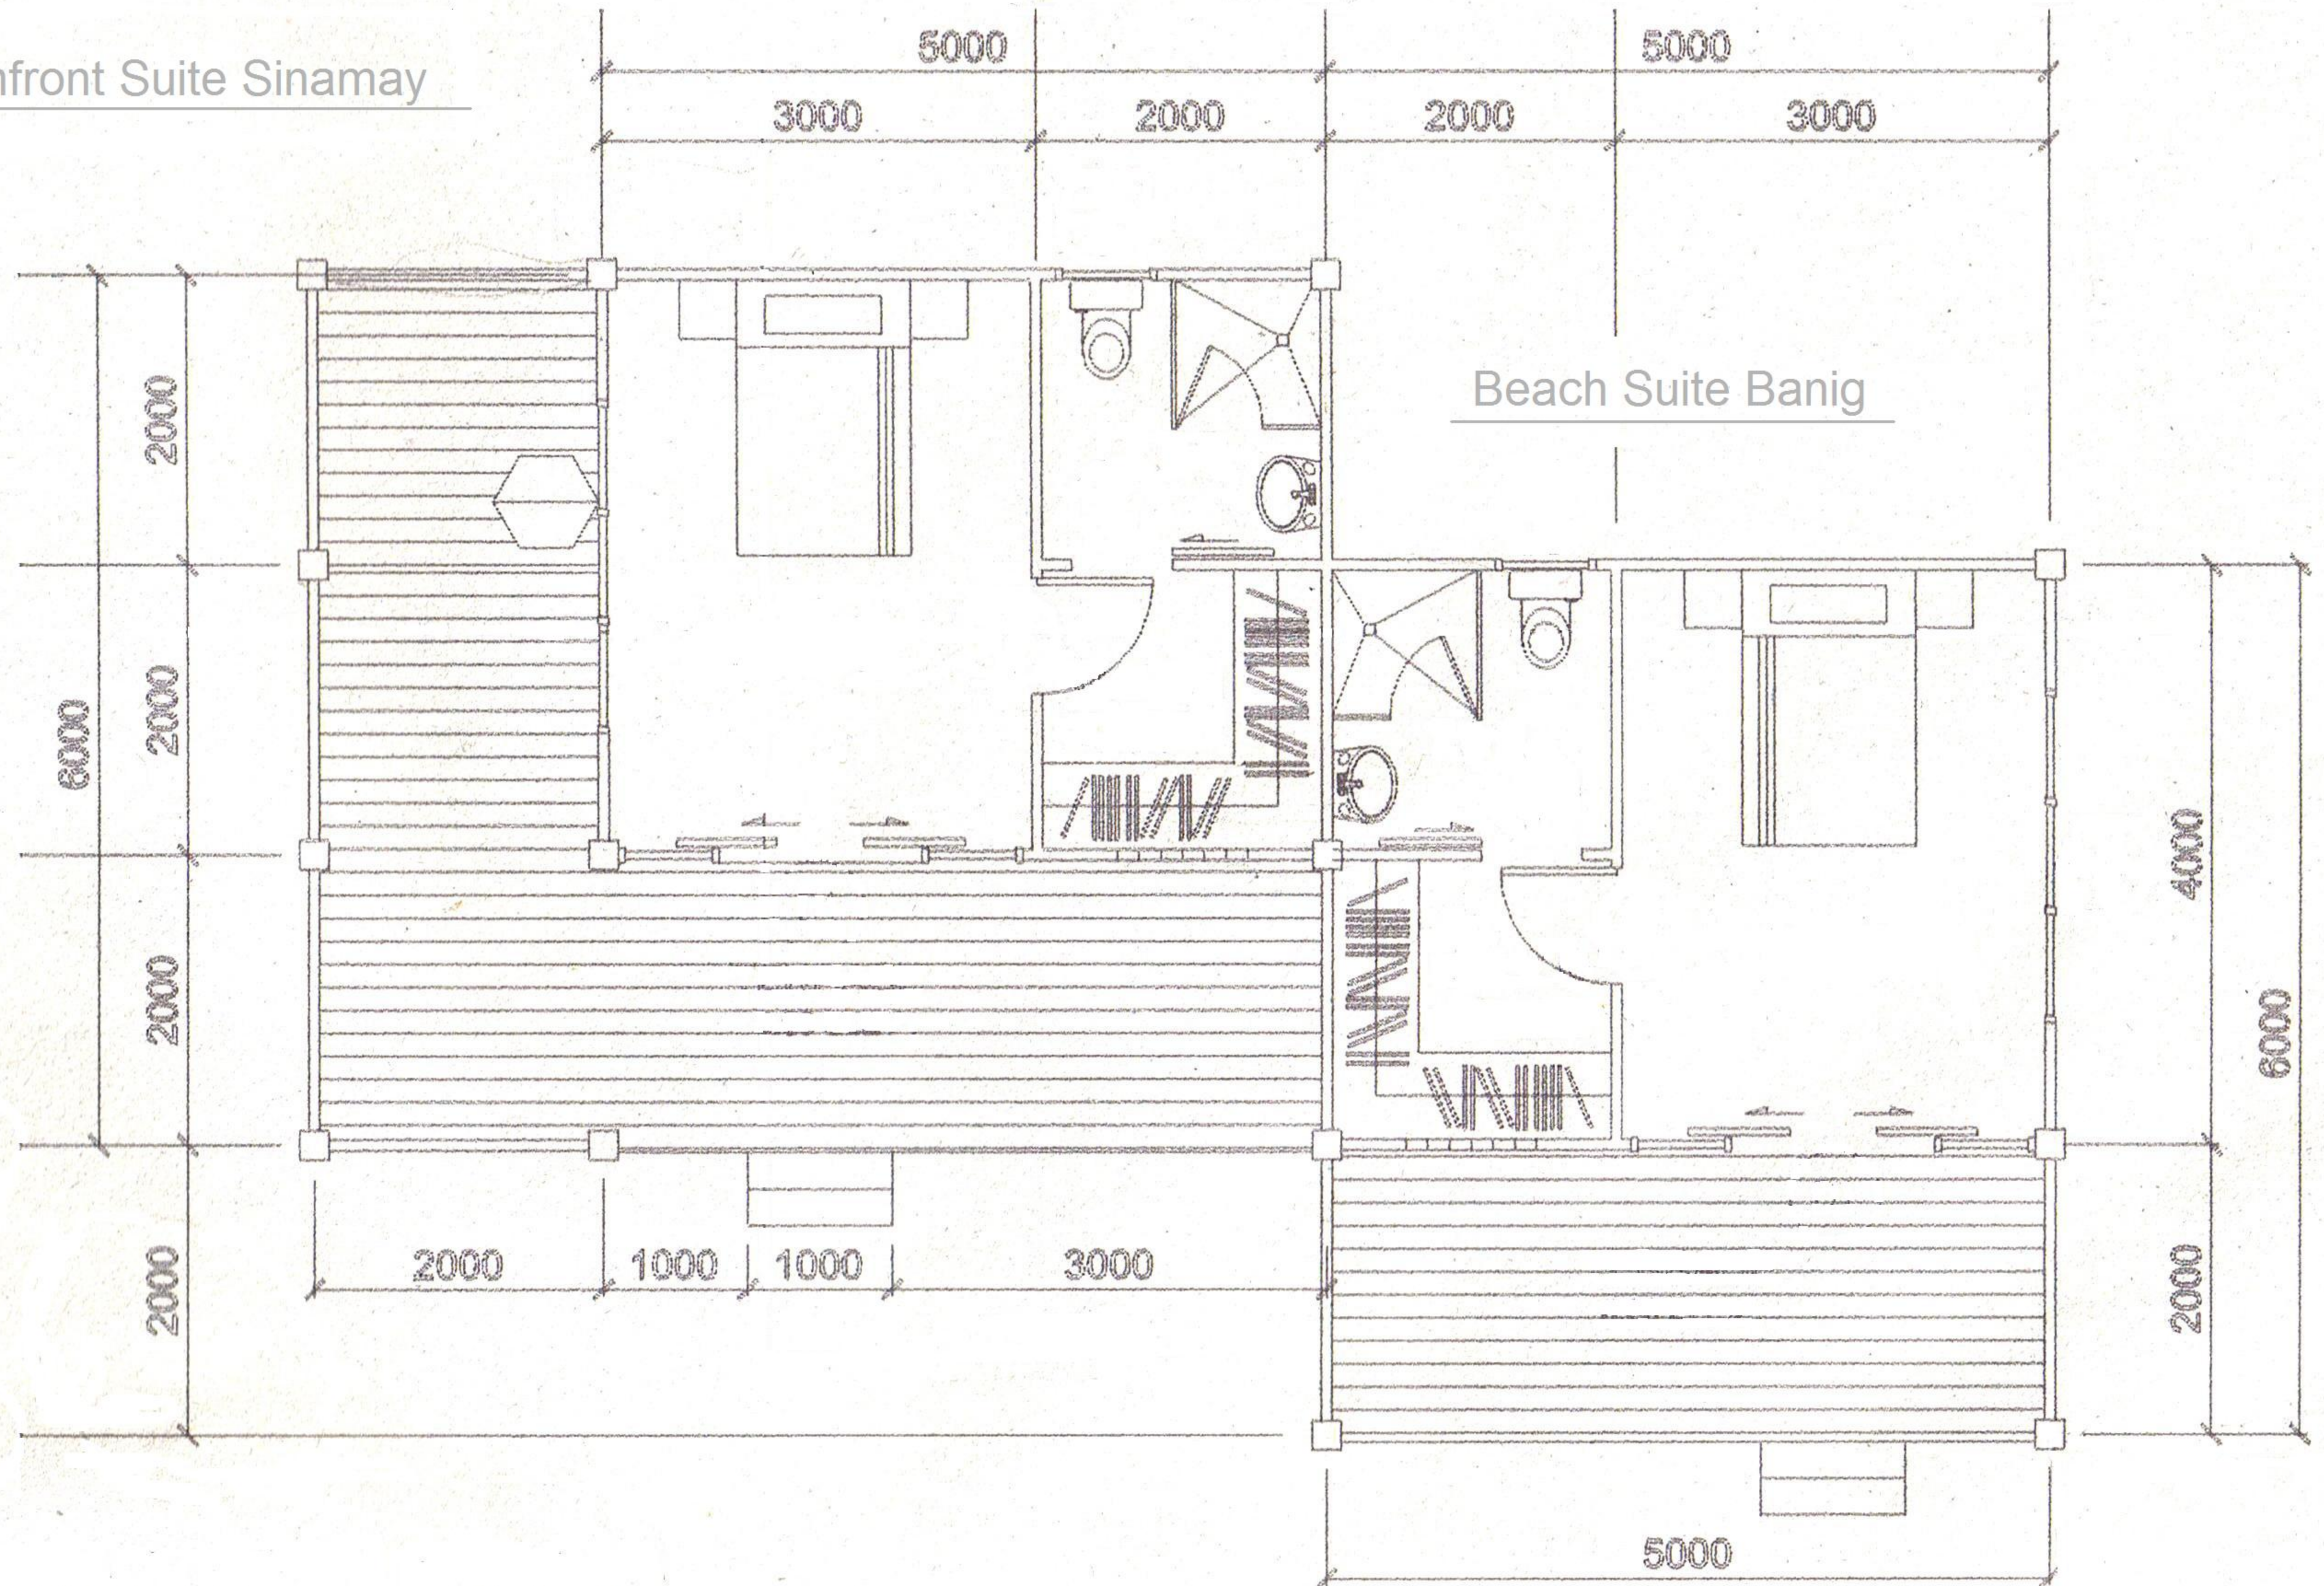

Beachfront Suite Sinamay

Beach Suite Banig

FLOORPLAN Beachfront Suite Sinamay and Suite Banig

Scale 1:75 Meters